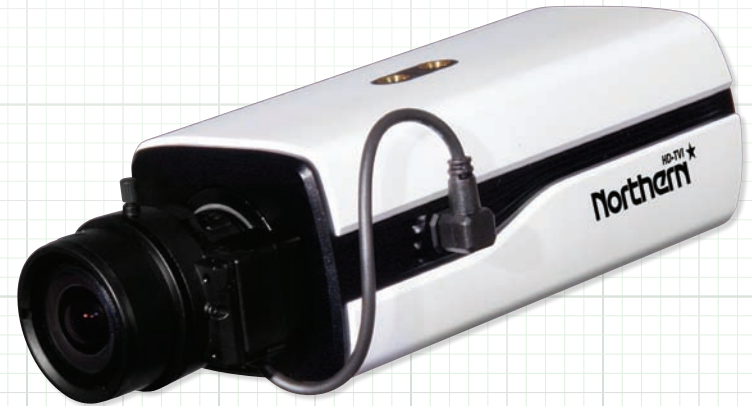

## HD-TVI / 960H, Full HD 1080p True WDR Box Camera OSD - UTC - 1/3" CMOS - 3DNR - UL/CUL - Lens Sold Separately

### FEATURES:

- ◆ 1/3" - 2MP CMOS Sensor
- ◆ Full HD 1080p Resolution
- ◆ TVI & 960H Video Outputs
- ◆ Accepts C/CS Lenses (Lens sold Separately)
- ◆ True Wide Dynamic Range
- ◆ True D/N Mechanical IR Cut Filter
- ◆ Joystick & UTC Controllable OSD
- ◆ Sense-up / Slow Shutter Speed
- ◆ 12VDC/24VAC Dual Voltage Power
- ◆ 3D Digital Noise Reduction
- ◆ Alarm In-Out / RS-485
- ◆ Top & Bottom Mounting Holes
- ◆ Indoor Only
- ◆ UL/CUL Certified