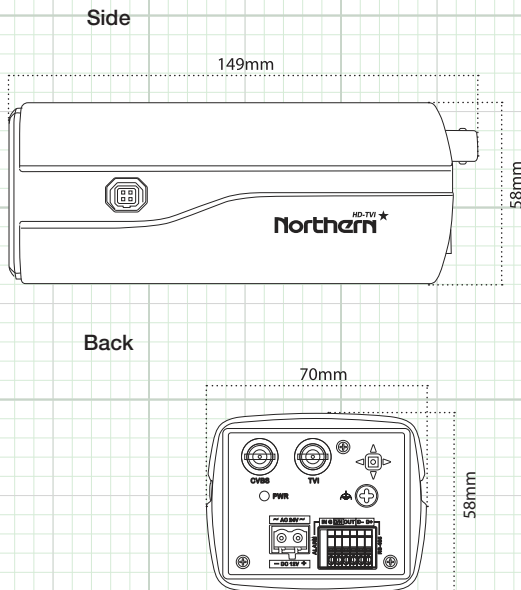

### CAMERA OVERVIEW:

Note: Specification subject to change without notice

SPECIFICATION	TVIBXWDR
Image Sensor	2MP 1/3" Progressive Scan CMOS
Active Pixels	1920(H)*1080(V)
Resolution	1920 x 1080 (1080p) / 1280 x 720 (720p)
Scanning System	Progressive Scan
OSD (On Screen Display)	Back Panel Joystick / UTC Controlled (coaxial control)
True WDR (Wide Dynamic Range)	120dB
3D Digital Noise Reduction	2DNR + 3DNR (Adjustable)
Video Output	HD-TVI & 960H BNC Video Connections
Lens Type	Accepts C/CS Mount (CS Adapter Included)
Sense-up	Auto (x2 ~ x32 Adjustable) / OFF
Shutter Speed	Auto / FLK / 1/30s ~ 1/50,000s
IR Cut Filter	Yes - Built in Mechanical
Minimum Illumination	Color: 0.01 Lux @ (F1.2,AGC ON) / B&W: 0.001 Lux @ (F1.2,AGC ON)
S/N Ratio	More than 52dB
Automatic Gain Control	(0~15) Adjustable
Sync System	Internal Synchronization
White Balance	ATW / AWC-SET / MANUAL
Back Light Compensation	BLC / HSBLC / OFF / WDR
HSBLC	4 Zone (Adjustable)
Day/Night	Color / BW / EXT
Mirror	Mirror / V-Flip / Rotate / Of
Digital Zoom	(x2 ~ x62) Adjustable
Languages	English/ Japanese/ CHN1/ CHN2/ Korean/ German/ French/ Italian Spanish/ Polish/ Russian/ Portuguese/ Dutch/ Turkish/ Hebrew/ Arabic
Brightness	(1~100) Adjustable
Motion Detection	On/Off, Maximum 4 Zones
Privacy Mask	On/Off, Maximum 8 Zones
Alarm	1-In / 1-Out
RS-485	Yes
Power Input	12 VDC±15%, 24 VAC±15%
Power Requirement	Max. 4.5W
Overall Camera Dimensions	70 x 58 x 149 mm (2.7" x 2.3" x 5.85")
Weight	Approx 0.9lb / 400g
Operating Temperature	-10°C ~ 60°C (-14°F ~ 140°F)
Weatherproof Rating	Indoor Only
Certifications	UL / CUL Certified