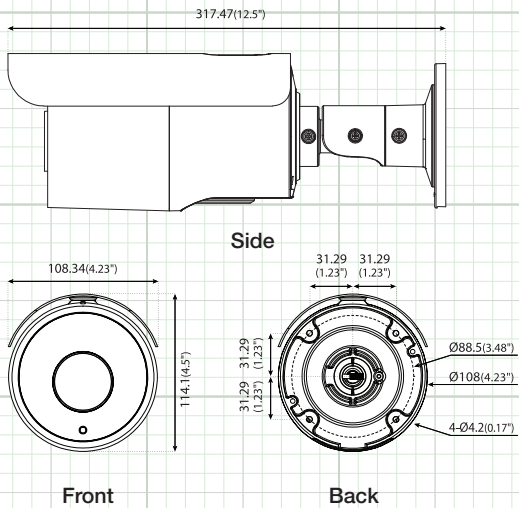

## HD-TVI Full HD 1080p Varifocal 300' IR Bullet w/ 5~50mm Motorized Autofocus Lens

### INCLUDED ACCESSORIES:

1. User Manual
1. Mounting Hardware Packet
1. Video Test Cable
1. L Style Wrench
1. Mounting Template

SPECIFICATION	TVIAFBIR300
Image Sensor	2MP Progressive Scan CMOS
Active Pixels	1944(H)*1092(V)
Resolution	1920 x 1080 (1080p)
Scanning System	Progressive Scan
OSD (On Screen Display)	UTC (Coaxial Control) / Joystick (Access Door on Camera)
True WDR (Wide Dynamic Range)	120dB
3D Digital Noise Reduction	2DNR + 3DNR (Adjustable)
Video Output	HD-TVI & 960H BNC Video Connectors
Lens Type - Auto Focus Motorized	True Day Night, IR Type, 5~50mm (50.9° - 6.2° FOV)
Sense-up	Auto (x2 ~ x13 Adjustable) / OFF
Shutter Speed	Iris / Manual (1/30s ~ 1/30,000s)
IR Cut Filter	Yes - Built in Mechanical
Minimum Illumination	0.01Lux @ (F1.2, AGC ON), 0 Lux with IR
IR LED Count / Range	4 EXIR LED / 330' / 850nm
S/N Ratio	62dB
Automatic Gain Control	(0~15) Adjustable
Sync System	Internal Synchronization
White Balance	ATW / AWC-SET / MANUAL
Back Light Compensation	BLC / HSBC / OFF / WDR
HSBC	4 Zone (Adjustable)
Day/Night	Trigger / Auto / Color /
Mirror	Mirror / V-Flip / Rotate / Off
Digital Zoom	(x2 ~ x62) Adjustable
Languages	English, French
Brightness	(1~14) Adjustable
Motion Detection	On/Off, Maximum 4 zones
Privacy Mask	On/Off, Maximum 8 zones
Power Input	12 VDC ±10%, 24 VAC ±15%
Power Requirement	Max 20W
Overall Camera Dimensions	318x109x114mm (12.5" x 4.25" x 4.5")
Weight	3.09 Lb.
Operating Temperature	-40 °C ~ 60 °C (-40 °F ~ 140 °F)
Heater	Built-in
Weatherproof Rating	IP 66
Certifications	UL / CUL Certified