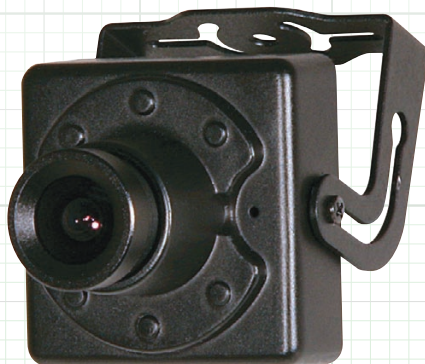

960H/700 Line Ultra Miniature Indoor Day/Night Camera OSD, D-WDR, 3.6mm Lens

MC700

DIMENSIONS (mm)

SPECIFICATION	MC700
Imaging Device	1/3" SONY Super HAD II CCD
Resolution	Color 700 TV Lines – B/W 800 TV Lines
TV System	NTSC
Effective Pixels	976 (H) X 494 (V)
Lens	Fixed Focal 3.6mm
Sync System	Internal
Scanning System	2:1 Interlace
Video Output	1.0Vp-p 75 OHM Composite BNC
Minimum Illumination	0.1 Lux
S/N Ratio	52dB (AGC Off)
Gamma Characteristic	0.45
Electronic Shutter Speed	Auto - Manual (1/60 ~ 1/100,000 sec.)
OSD	Yes Built-in on Back of Camera
BLC (Backlight Compensation)	DWDR / BLC / HLC / OFF
AGC (Auto Gain Control)	x0.25 / x0.50 / x1.0
Day/Night	Electronic Type (Auto, Color, B/W)
D-WDR (ATR)	Yes, Luminance & Contrast Adjustable
Power Requirement	Regulated 12 volts DC +/- 10%
Power Consumption	120mA
Operating Temperature	14° ~ 122°F
Weight	1.8 oz
Housing	Metal Case (Black)
Dimensions (H x W x D)	1.25" x 1.25" x 1.19"

Note: Specification subject to change without notice

FEATURES

- ◆ SONY 960H Chip / 700 Line Resolution
- ◆ Digital Wide Dynamic Range
- ◆ OSD Control of All Major Functions
- ◆ Auto Electronic Shutter
- ◆ 3.6mm Fixed Focal Lens
- ◆ 12VDC Power Required
- ◆ For Indoor Use