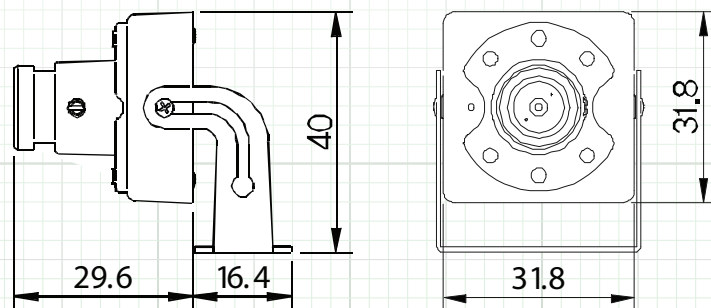

960H/700 Line Ultra Miniature Indoor Day/Night Camera OSD, D-WDR, 3.6mm Lens

MC700

DIMENSIONS (mm)

SPECIFICATION	MC700
Imaging Device	1/3" SONY Super HAD II CCD
Resolution	Color 700 TV Lines – B/W 800 TV Lines
TV System	NTSC
Effective Pixels	976 (H) X 494 (V)
Lens	Fixed Focal 3.6mm
Sync System	Internal
Scanning System	2:1 Interlace
Video Output	1.0Vp-p 75 OHM Composite BNC
Minimum Illumination	0.1 Lux
S/N Ratio	52dB (AGC Off)
Gamma Characteristic	0.45
Electronic Shutter Speed	Auto - Manual (1/60 ~ 1/100,000 sec.)
OSD	Yes Built-in on Back of Camera
BLC (Backlight Compensation)	DWDR / BLC / HLC / OFF
AGC (Auto Gain Control)	x0.25 / x0.50 / x1.0
Day/Night	Electronic Type (Auto, Color, B/W)
D-WDR (ATR)	Yes, Luminance & Contrast Adjustable
Power Requirement	Regulated 12 volts DC +/- 10%
Power Consumption	120mA
Operating Temperature	14° ~ 122°F
Weight	1.8 oz
Housing	Metal Case (Black)
Dimensions (H x W x D)	1.25" x 1.25" x 1.19"

Note: Specification subject to change without notice

FEATURES

- ◆ SONY 960H Chip / 700 Line Resolution
- ◆ Digital Wide Dynamic Range
- ◆ OSD Control of All Major Functions
- ◆ Auto Electronic Shutter
- ◆ 3.6mm Fixed Focal Lens
- ◆ 12VDC Power Required
- ◆ For Indoor Use