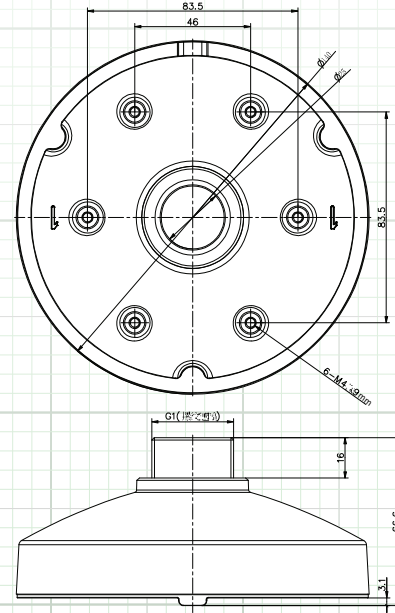

## Pendant Cap for Dome Cameras

**DPC140**

FOR USE WITH THESE Northern<sup>★</sup> CAMERAS:

**TVIMDIR120**

### MOUNT DIMENSIONS:

SPECIFICATION	DPC140
Color	White
Application	Pendant Cap for Dome Camera
Construction	Aluminum Alloy
Dimensions	140 mm x 66.6 mm (5.5" x 2.62")
Weight	203 g (7.16 ozs)

Note: Specification subject to change without notice