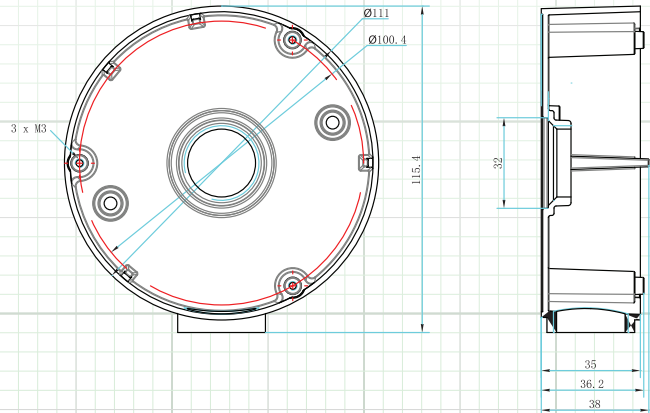

## Back Box for Dome Cameras

**BB110**

FOR USE WITH THESE Northern<sup>★</sup> CAMERAS:

**IP3D**

**IP4D**

**IP4D4MM**

### MOUNT DIMENSIONS:

SPECIFICATION	BB110
Color	White
Application	Back Box for Dome Camera
Construction	Aluminum Alloy
Dimensions	Ø115.4 mm x 40 mm (4.54" x 1.57")
Weight	155 g (5.47 ozs)

Note: Specification subject to change without notice