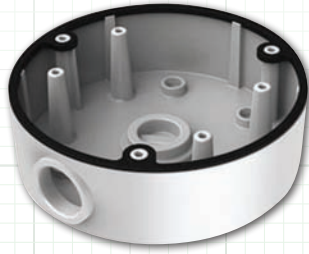

## Back Box for Dome Cameras

**BB110**

FOR USE WITH THESE Northern<sup>★</sup> CAMERAS:

**IP3D**

**IP4D**

**IP4D4MM**

### FEATURES:

- ◆ Aluminum Alloy Material with Surface Spray Treatment
- ◆ Waterproof Design

### MOUNT DIMENSIONS:

SPECIFICATION	BB110
Color	White
Application	Back Box for Dome Camera
Construction	Aluminum Alloy
Dimensions	Ø115.4 mm x 40 mm (4.54" x 1.57")
Weight	155 g (5.47 ozs)

Note: Specification subject to change without notice